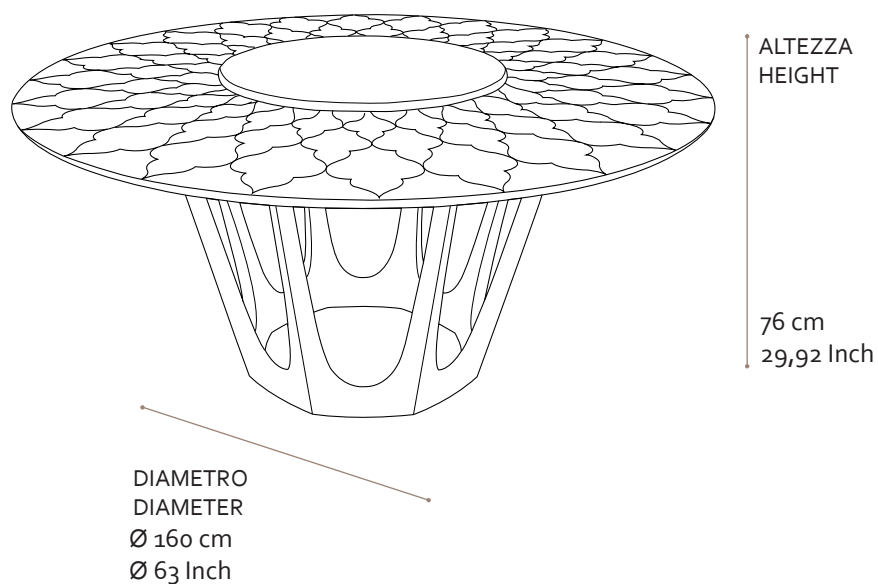

BELLONI S.R.L.
via Capuana 29
20825 Barlassina MB
ITALY
+39 0362 560388
info@belloni.net
www.belloni.net