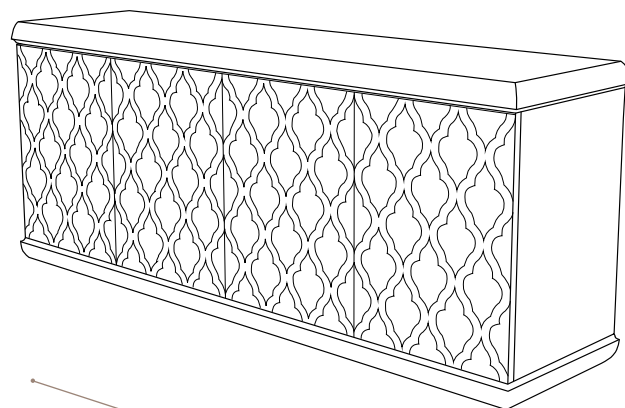

NARCISSUS CABINET cabinet

COLLECTION : Subliminal

CATEGORY : Cabinet

MATERIAL: wood, glass, brass.

ITEM CODE: #3250

DESIGNER: Luca Tornaghi

MADE IN ITALY by Belloni s.r.l.

Subliminal® is a registered mark of Belloni s.r.l.

Narcissus cabinet. Four doors. Wood frame, They dark wood ,glass and brass covered. Click on opening doors

ALTEZZA
HEIGHT

82 cm
32,28 Inch

LARGHEZZA
WIDTH
203 cm
80,56 Inch

PROFONDITA'
DEPHT
52 cm
20,47 Inch