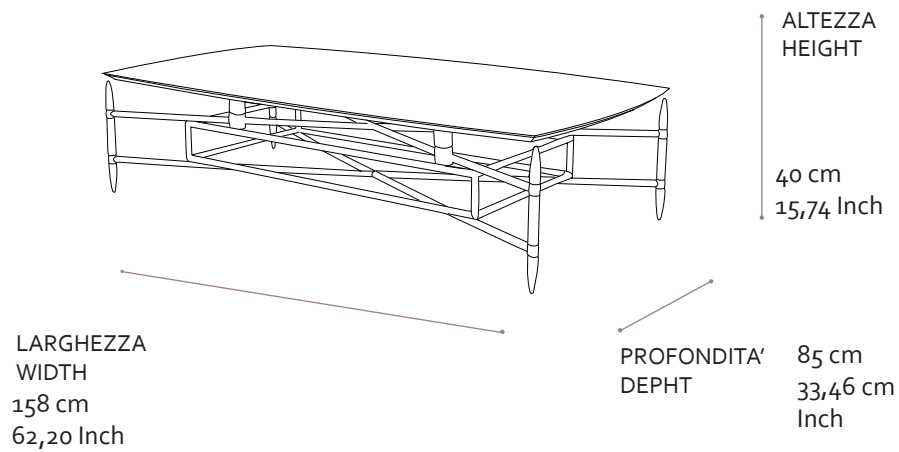

BELLONI S.R.L.
via Capuana 29
20825 Barlassina MB
ITALY
+39 0362 560388
info@belloni.net
www.belloni.net