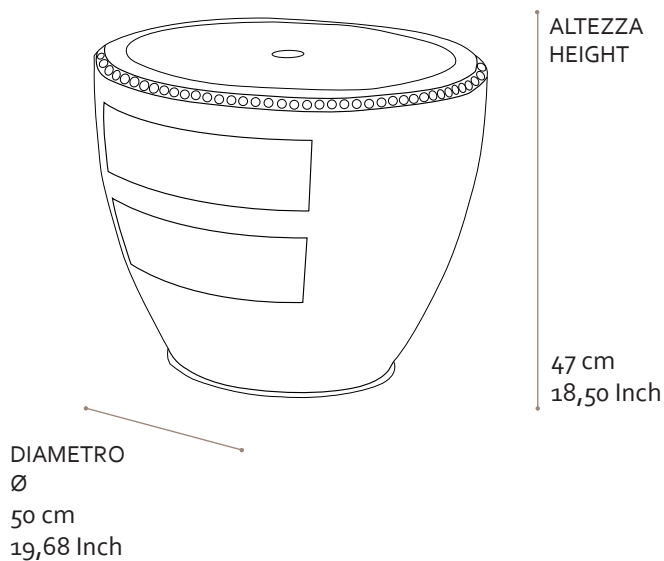

BELLONI S.R.L.
via Capuana 29
20825 Barlassina MB
ITALY
+39 0362 560388
info@belloni.net
www.belloni.net