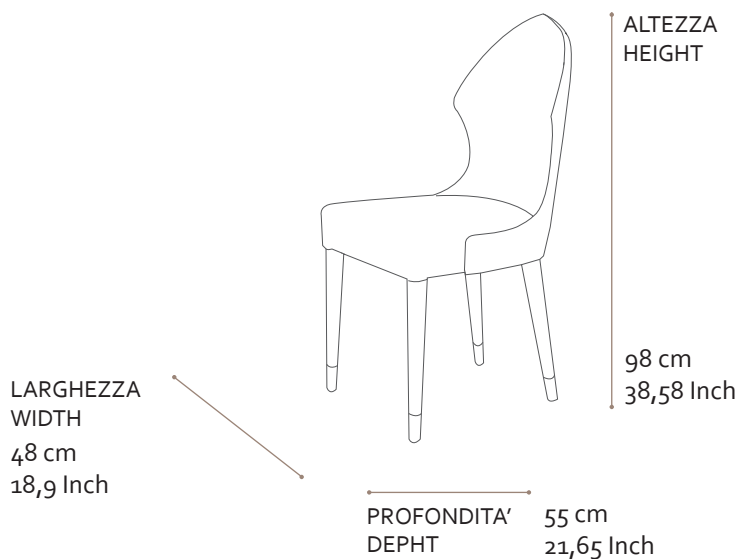

COLLECTION : Subliminal

CATEGORY : Dining chair

MATERIAL: wood, leather, fabric, brass.

ITEM CODE: #3246

DESIGNER: Luca Tornaghi

MADE IN ITALY by Belloni s.r.l.
Subliminal® is a registered mark of Belloni s.r.l.

Glam Chair, fully upholstered, ash wood frame.
Brushed brass feet (available in chromo finishing also) . Comfortable stuffed seat and back upholstered in fabric or leather. Back upholstered and decorated with brass logo.
Profiles with decorative studs.