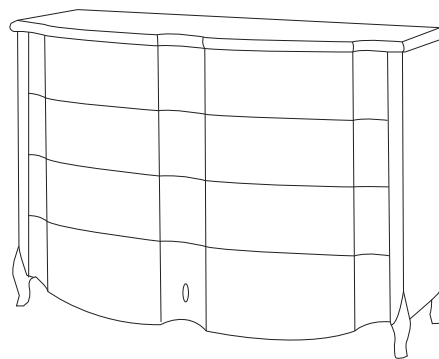

ASTERION CHEST OF DRAWERS *Belloni*

chest of drawers

COLLECTION: Subliminal

CATEGORY: chest of drawers

MATERIAL: wood, leather, brass

ITEM CODE: #3180

DESIGNER: Luca Tornaghi

MADE IN ITALY by Belloni s.r.l.

ALTEZZA
HEIGHT

90 cm
35,43 Inch

LARGHEZZA
WIDTH
133 cm
52,36 Inch

PROFONDITA'
DEPHT 53 cm
20,87 Inch

BELLONI S.R.L.
via Capuana 29
20825 Barlassina MB
ITALY
+39 0362 560388
info@belloni.net
www.belloni.net