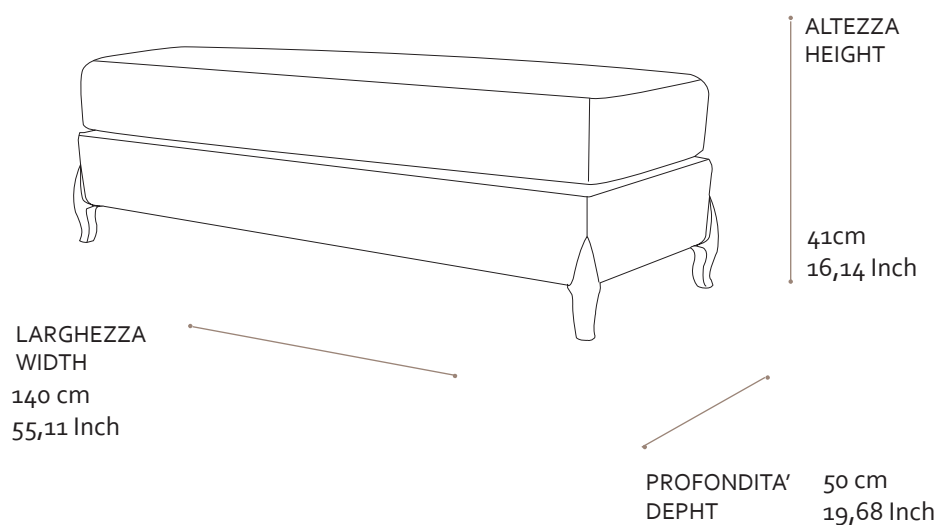

BELLONI S.R.L.
via Capuana 29
20825 Barlassina MB
ITALY
+39 0362 560388
info@belloni.net
www.belloni.net