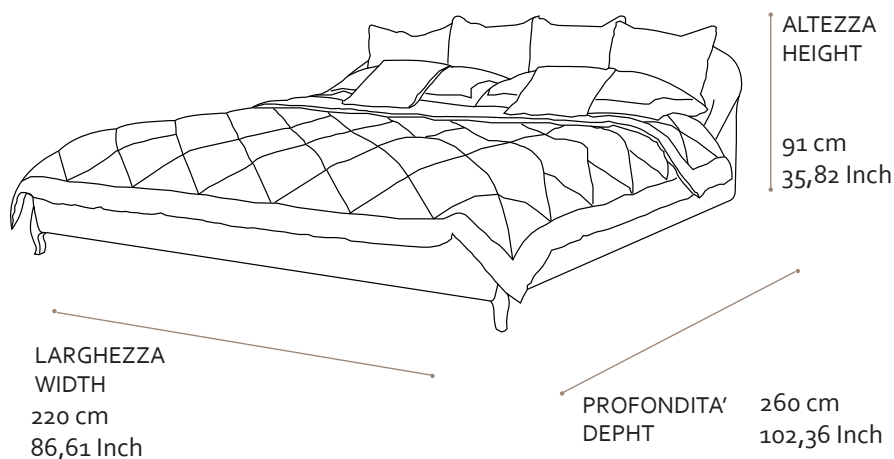

BELLONI S.R.L.
via Capuana 29
20825 Barlassina MB
ITALY
+39 0362 560388
info@belloni.net
www.belloni.net