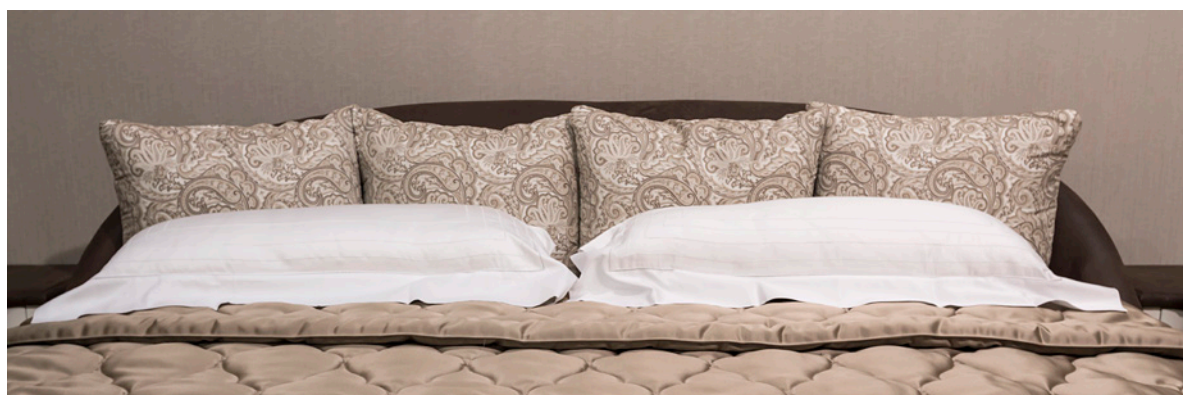

BELLONI S.R.L.
via Capuana 29
20825 Barlassina MB
ITALY
+39 0362 560388
info@belloni.net
www.belloni.net